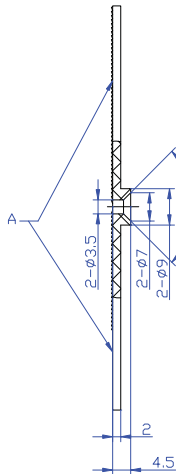

WM20-01V

FOCUS	20
PITCH	0.1
MATERIAL	PMMA
UNIT	mm
TYPE	LED

WM2605-02

FOCUS	26.5
PITCH	0.2
MATERIAL	PMMA
UNIT	mm
TYPE	LED

WM52-04

FOCUS	52
PITCH	0.4
MATERIAL	PMMA
UNIT	mm
TYPE	LED

WM35-05

FOCUS	35
PITCH	0.5
MATERIAL	PMMA
UNIT	mm
TYPE	LED

WM6704-025

FOCUS	67.4/134.8
PITCH	0.25
MATERIAL	PMMA
UNIT	mm
TYPE	LED

WM83-025

FOCUS	83/125
PITCH	0.25
MATERIAL	PMMA
UNIT	mm
TYPE	LED

WM150-035

FOCUS	150
PITCH	0.35
MATERIAL	PMMA
UNIT	mm
TYPE	LED

Contact us
 Tel. +86 15882055832
 Email: maggie@micromutech.com