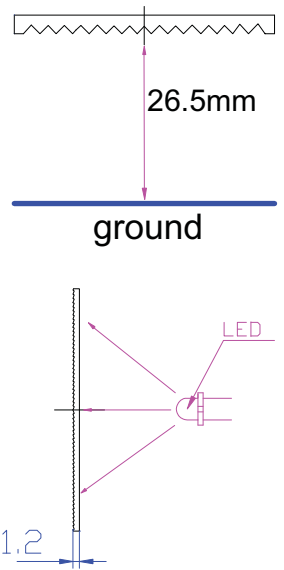

WM20-01V

FOCUS	20
PITCH	0.1
MATERIAL	PMMA
UNIT	mm
TYPE	LED

WM2605-02

FOCUS	26.5
PITCH	0.2
MATERIAL	PMMA
UNIT	mm
TYPE	LED

WM52-04

FOCUS	52
PITCH	0.4
MATERIAL	PMMA
UNIT	mm
TYPE	LED

WM35-05

FOCUS	35
PITCH	0.5
MATERIAL	PMMA
UNIT	mm
TYPE	LED

WM6704-025

FOCUS	67.4/134.8
PITCH	0.25
MATERIAL	PMMA
UNIT	mm
TYPE	LED

WM83-025

FOCUS	83/125
PITCH	0.25
MATERIAL	PMMA
UNIT	mm
TYPE	LED

WM150-035

FOCUS	150
PITCH	0.35
MATERIAL	PMMA
UNIT	mm
TYPE	LED

Contact us
 Tel. +86 15882055832
 Email: maggie@micromutech.com