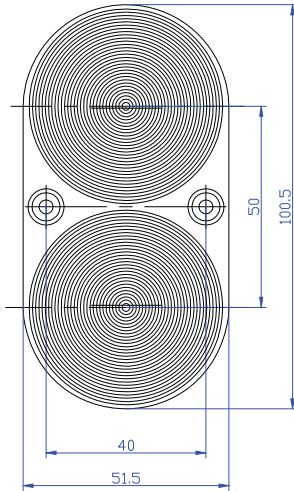

WM20-01V

FOCUS	20
PITCH	0.1
MATERIAL	PMMA
UNIT	mm
TYPE	LED

WM2605-02

FOCUS	26.5
PITCH	0.2
MATERIAL	PMMA
UNIT	mm
TYPE	LED

WM52-04

FOCUS	52
PITCH	0.4
MATERIAL	PMMA
UNIT	mm
TYPE	LED

WM35-05

FOCUS	35
PITCH	0.5
MATERIAL	PMMA
UNIT	mm
TYPE	LED

WM6704-025

FOCUS	67.4/134.8
PITCH	0.25
MATERIAL	PMMA
UNIT	mm
TYPE	LED

WM83-025

FOCUS	83/125
PITCH	0.25
MATERIAL	PMMA
UNIT	mm
TYPE	LED

WM150-035

FOCUS	150
PITCH	0.35
MATERIAL	PMMA
UNIT	mm
TYPE	LED

Contact us
 Tel. +86 15882055832
 Email: maggie@micromutech.com