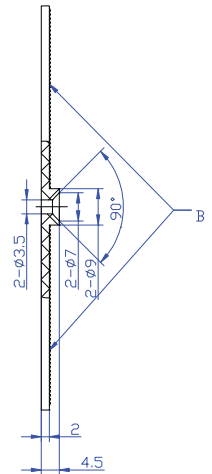

WM20-01V

FOCUS	20
PITCH	0.1
MATERIAL	PMMA
UNIT	mm
TYPE	LED

WM2605-02

FOCUS	26.5
PITCH	0.2
MATERIAL	PMMA
UNIT	mm
TYPE	LED

WM52-04

FOCUS	52
PITCH	0.4
MATERIAL	PMMA
UNIT	mm
TYPE	LED

WM35-05

FOCUS	35
PITCH	0.5
MATERIAL	PMMA
UNIT	mm
TYPE	LED

WM6704-025

FOCUS	67.4/134.8
PITCH	0.25
MATERIAL	PMMA
UNIT	mm
TYPE	LED

WM83-025

FOCUS	83/125
PITCH	0.25
MATERIAL	PMMA
UNIT	mm
TYPE	LED

WM150-035

FOCUS	150
PITCH	0.35
MATERIAL	PMMA
UNIT	mm
TYPE	LED

Contact us
 Tel. +86 15882055832
 Email: maggie@micromutech.com