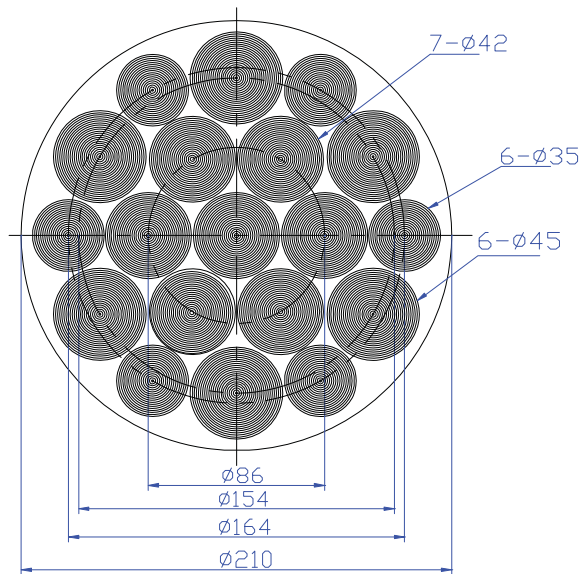

WM20-01V

FOCUS	20
PITCH	0.1
MATERIAL	PMMA
UNIT	mm
TYPE	LED

WM2605-02

FOCUS	26.5
PITCH	0.2
MATERIAL	PMMA
UNIT	mm
TYPE	LED

WM52-04

FOCUS	52
PITCH	0.4
MATERIAL	PMMA
UNIT	mm
TYPE	LED

WM35-05

FOCUS	35
PITCH	0.5
MATERIAL	PMMA
UNIT	mm
TYPE	LED

WM6704-025

FOCUS	67.4/134.8
PITCH	0.25
MATERIAL	PMMA
UNIT	mm
TYPE	LED

WM83-025

FOCUS	83/125
PITCH	0.25
MATERIAL	PMMA
UNIT	mm
TYPE	LED

WM150-035

FOCUS	150
PITCH	0.35
MATERIAL	PMMA
UNIT	mm
TYPE	LED

Contact us
 Tel. +86 15882055832
 Email: maggie@micromutech.com