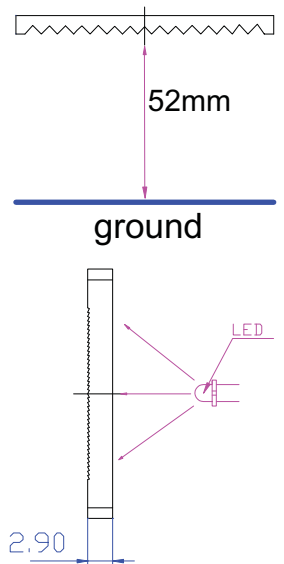

WM20-01V

FOCUS	20
PITCH	0.1
MATERIAL	PMMA
UNIT	mm
TYPE	LED

WM2605-02

FOCUS	26.5
PITCH	0.2
MATERIAL	PMMA
UNIT	mm
TYPE	LED

WM52-04

FOCUS	52
PITCH	0.4
MATERIAL	PMMA
UNIT	mm
TYPE	LED

WM35-05

FOCUS	35
PITCH	0.5
MATERIAL	PMMA
UNIT	mm
TYPE	LED

WM6704-025

FOCUS	67.4/134.8
PITCH	0.25
MATERIAL	PMMA
UNIT	mm
TYPE	LED

WM83-025

FOCUS	83/125
PITCH	0.25
MATERIAL	PMMA
UNIT	mm
TYPE	LED

WM150-035

FOCUS	150
PITCH	0.35
MATERIAL	PMMA
UNIT	mm
TYPE	LED

Contact us
 Tel. +86 15882055832
 Email: maggie@micromutech.com