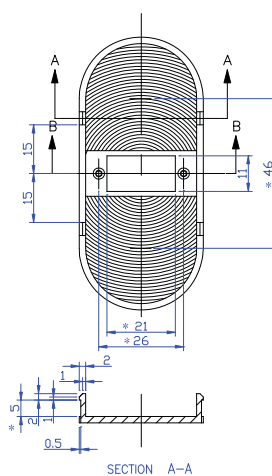

WM20-01V

FOCUS	20
PITCH	0.1
MATERIAL	PMMA
UNIT	mm
TYPE	LED

WM2605-02

FOCUS	26.5
PITCH	0.2
MATERIAL	PMMA
UNIT	mm
TYPE	LED

WM52-04

FOCUS	52
PITCH	0.4
MATERIAL	PMMA
UNIT	mm
TYPE	LED

WM35-05

FOCUS	35
PITCH	0.5
MATERIAL	PMMA
UNIT	mm
TYPE	LED

WM6704-025

FOCUS	67.4/134.8
PITCH	0.25
MATERIAL	PMMA
UNIT	mm
TYPE	LED

WM83-025

FOCUS	83/125
PITCH	0.25
MATERIAL	PMMA
UNIT	mm
TYPE	LED

WM150-035

FOCUS	150
PITCH	0.35
MATERIAL	PMMA
UNIT	mm
TYPE	LED

Contact us
 Tel. +86 15882055832
 Email: maggie@micromutech.com