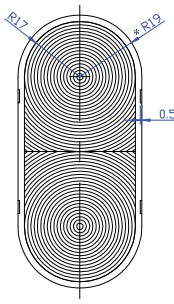

WM20-01V

FOCUS	20
PITCH	0.1
MATERIAL	PMMA
UNIT	mm
TYPE	LED

WM2605-02

FOCUS	26.5
PITCH	0.2
MATERIAL	PMMA
UNIT	mm
TYPE	LED

WM52-04

FOCUS	52
PITCH	0.4
MATERIAL	PMMA
UNIT	mm
TYPE	LED

WM35-05

FOCUS	35
PITCH	0.5
MATERIAL	PMMA
UNIT	mm
TYPE	LED

WM6704-025

FOCUS	67.4/134.8
PITCH	0.25
MATERIAL	PMMA
UNIT	mm
TYPE	LED

WM83-025

FOCUS	83/125
PITCH	0.25
MATERIAL	PMMA
UNIT	mm
TYPE	LED

WM150-035

FOCUS	150
PITCH	0.35
MATERIAL	PMMA
UNIT	mm
TYPE	LED

Contact us
 Tel. +86 15882055832
 Email: maggie@micromutech.com