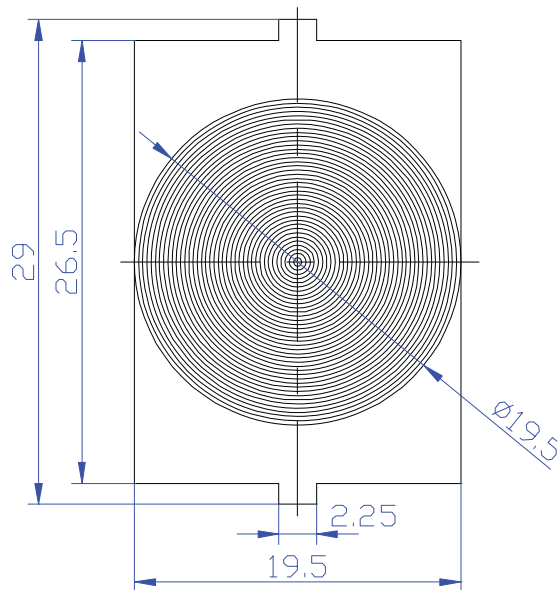

WM20-01V

FOCUS	20
PITCH	0.1
MATERIAL	PMMA
UNIT	mm
TYPE	LED

WM2605-02

FOCUS	26.5
PITCH	0.2
MATERIAL	PMMA
UNIT	mm
TYPE	LED

WM52-04

FOCUS	52
PITCH	0.4
MATERIAL	PMMA
UNIT	mm
TYPE	LED

WM35-05

FOCUS	35
PITCH	0.5
MATERIAL	PMMA
UNIT	mm
TYPE	LED

WM6704-025

FOCUS	67.4/134.8
PITCH	0.25
MATERIAL	PMMA
UNIT	mm
TYPE	LED

WM83-025

FOCUS	83/125
PITCH	0.25
MATERIAL	PMMA
UNIT	mm
TYPE	LED

WM150-035

FOCUS	150
PITCH	0.35
MATERIAL	PMMA
UNIT	mm
TYPE	LED

Contact us
 Tel. +86 15882055832
 Email: maggie@micromutech.com