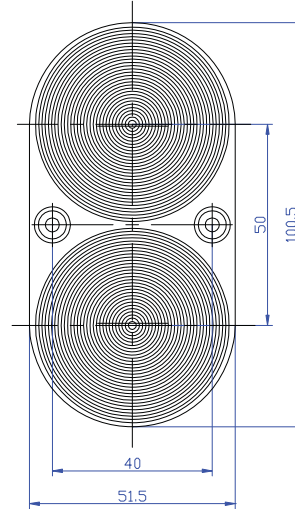

WM20-01V

FOCUS	20
PITCH	0.1
MATERIAL	PMMA
UNIT	mm
TYPE	LED

WM2605-02

FOCUS	26.5
PITCH	0.2
MATERIAL	PMMA
UNIT	mm
TYPE	LED

WM52-04

FOCUS	52
PITCH	0.4
MATERIAL	PMMA
UNIT	mm
TYPE	LED

WM35-05

FOCUS	35
PITCH	0.5
MATERIAL	PMMA
UNIT	mm
TYPE	LED

WM6704-025

FOCUS	67.4/134.8
PITCH	0.25
MATERIAL	PMMA
UNIT	mm
TYPE	LED

WM83-025

FOCUS	83/125
PITCH	0.25
MATERIAL	PMMA
UNIT	mm
TYPE	LED

WM150-035

FOCUS	150
PITCH	0.35
MATERIAL	PMMA
UNIT	mm
TYPE	LED

Contact us
 Tel. +86 15882055832
 Email: maggie@micromutech.com