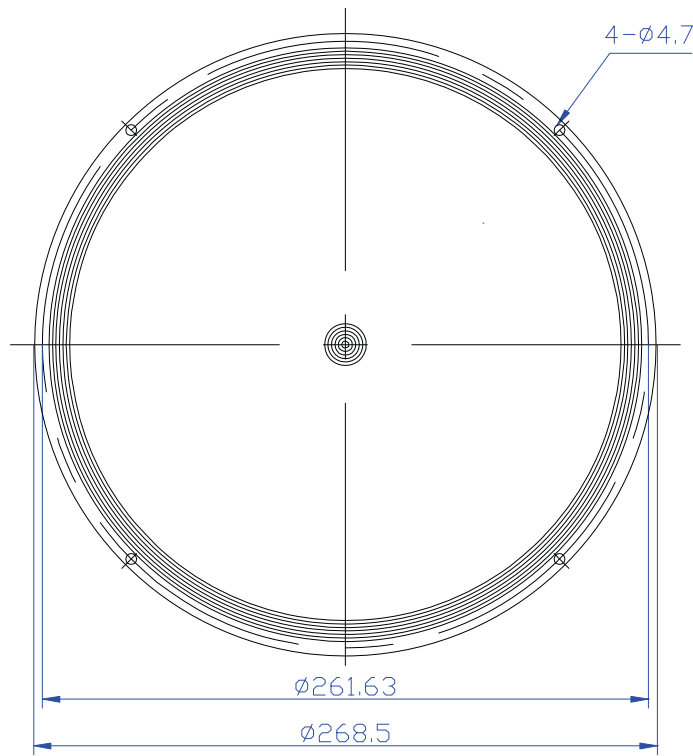

WM20-01V

FOCUS	20
PITCH	0.1
MATERIAL	PMMA
UNIT	mm
TYPE	LED

WM2605-02

FOCUS	26.5
PITCH	0.2
MATERIAL	PMMA
UNIT	mm
TYPE	LED

WM52-04

FOCUS	52
PITCH	0.4
MATERIAL	PMMA
UNIT	mm
TYPE	LED

WM35-05

FOCUS	35
PITCH	0.5
MATERIAL	PMMA
UNIT	mm
TYPE	LED

WM6704-025

FOCUS	67.4/134.8
PITCH	0.25
MATERIAL	PMMA
UNIT	mm
TYPE	LED

WM83-025

FOCUS	83/125
PITCH	0.25
MATERIAL	PMMA
UNIT	mm
TYPE	LED

WM150-035

FOCUS	150
PITCH	0.35
MATERIAL	PMMA
UNIT	mm
TYPE	LED

Contact us
 Tel. +86 15882055832
 Email: maggie@micromutech.com