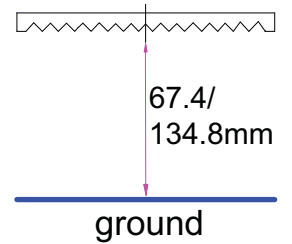

WM20-01V

FOCUS	20
PITCH	0.1
MATERIAL	PMMA
UNIT	mm
TYPE	LED

WM2605-02

FOCUS	26.5
PITCH	0.2
MATERIAL	PMMA
UNIT	mm
TYPE	LED

WM52-04

FOCUS	52
PITCH	0.4
MATERIAL	PMMA
UNIT	mm
TYPE	LED

WM35-05

FOCUS	35
PITCH	0.5
MATERIAL	PMMA
UNIT	mm
TYPE	LED

WM6704-025

FOCUS	67.4/134.8
PITCH	0.25
MATERIAL	PMMA
UNIT	mm
TYPE	LED

WM83-025

FOCUS	83/125
PITCH	0.25
MATERIAL	PMMA
UNIT	mm
TYPE	LED

WM150-035

FOCUS	150
PITCH	0.35
MATERIAL	PMMA
UNIT	mm
TYPE	LED

Contact us
 Tel. +86 15882055832
 Email: maggie@micromutech.com