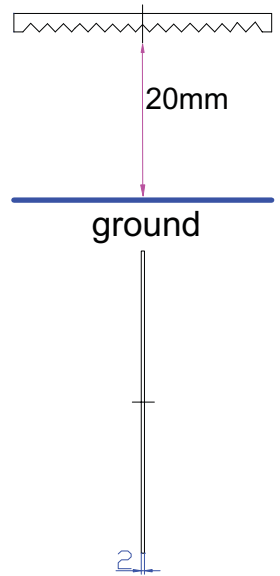

WM20-01V

FOCUS	20
PITCH	0.1
MATERIAL	PMMA
UNIT	mm
TYPE	LED

WM2605-02

FOCUS	26.5
PITCH	0.2
MATERIAL	PMMA
UNIT	mm
TYPE	LED

WM52-04

FOCUS	52
PITCH	0.4
MATERIAL	PMMA
UNIT	mm
TYPE	LED

WM35-05

FOCUS	35
PITCH	0.5
MATERIAL	PMMA
UNIT	mm
TYPE	LED

WM6704-025

FOCUS	67.4/134.8
PITCH	0.25
MATERIAL	PMMA
UNIT	mm
TYPE	LED

WM83-025

FOCUS	83/125
PITCH	0.25
MATERIAL	PMMA
UNIT	mm
TYPE	LED

WM150-035

FOCUS	150
PITCH	0.35
MATERIAL	PMMA
UNIT	mm
TYPE	LED

Contact us
 Tel. +86 15882055832
 Email: maggie@micromutech.com