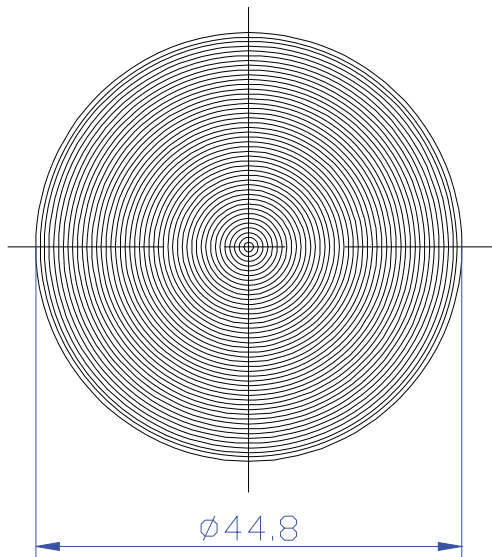

WM20-01V

FOCUS	20
PITCH	0.1
MATERIAL	PMMA
UNIT	mm
TYPE	LED

WM2605-02

FOCUS	26.5
PITCH	0.2
MATERIAL	PMMA
UNIT	mm
TYPE	LED

WM52-04

FOCUS	52
PITCH	0.4
MATERIAL	PMMA
UNIT	mm
TYPE	LED

WM35-05

FOCUS	35
PITCH	0.5
MATERIAL	PMMA
UNIT	mm
TYPE	LED

WM6704-025

FOCUS	67.4/134.8
PITCH	0.25
MATERIAL	PMMA
UNIT	mm
TYPE	LED

WM83-025

FOCUS	83/125
PITCH	0.25
MATERIAL	PMMA
UNIT	mm
TYPE	LED

WM150-035

FOCUS	150
PITCH	0.35
MATERIAL	PMMA
UNIT	mm
TYPE	LED

Contact us
 Tel. +86 15882055832
 Email: maggie@micromutech.com