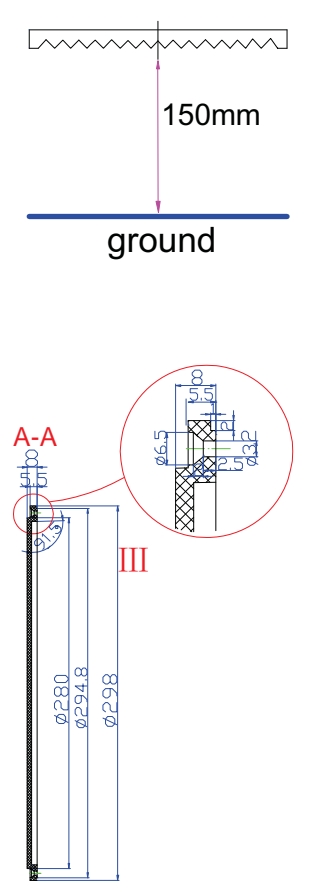

WM20-01V

FOCUS	20
PITCH	0.1
MATERIAL	PMMA
UNIT	mm
TYPE	LED

WM2605-02

FOCUS	26.5
PITCH	0.2
MATERIAL	PMMA
UNIT	mm
TYPE	LED

WM52-04

FOCUS	52
PITCH	0.4
MATERIAL	PMMA
UNIT	mm
TYPE	LED

WM35-05

FOCUS	35
PITCH	0.5
MATERIAL	PMMA
UNIT	mm
TYPE	LED

WM6704-025

FOCUS	67.4/134.8
PITCH	0.25
MATERIAL	PMMA
UNIT	mm
TYPE	LED

WM83-025

FOCUS	83/125
PITCH	0.25
MATERIAL	PMMA
UNIT	mm
TYPE	LED

WM150-035

FOCUS	150
PITCH	0.35
MATERIAL	PMMA
UNIT	mm
TYPE	LED

Contact us
 Tel. +86 15882055832
 Email: maggie@micromutech.com