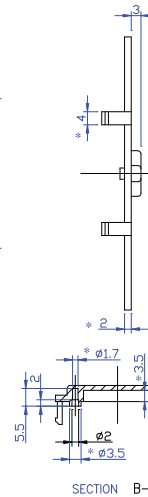

WM20-01V

FOCUS	20
PITCH	0.1
MATERIAL	PMMA
UNIT	mm
TYPE	LED

WM2605-02

FOCUS	26.5
PITCH	0.2
MATERIAL	PMMA
UNIT	mm
TYPE	LED

WM52-04

FOCUS	52
PITCH	0.4
MATERIAL	PMMA
UNIT	mm
TYPE	LED

WM35-05

FOCUS	35
PITCH	0.5
MATERIAL	PMMA
UNIT	mm
TYPE	LED

WM6704-025

FOCUS	67.4/134.8
PITCH	0.25
MATERIAL	PMMA
UNIT	mm
TYPE	LED

WM83-025

FOCUS	83/125
PITCH	0.25
MATERIAL	PMMA
UNIT	mm
TYPE	LED

WM150-035

FOCUS	150
PITCH	0.35
MATERIAL	PMMA
UNIT	mm
TYPE	LED

Contact us
 Tel. +86 15882055832
 Email: maggie@micromutech.com