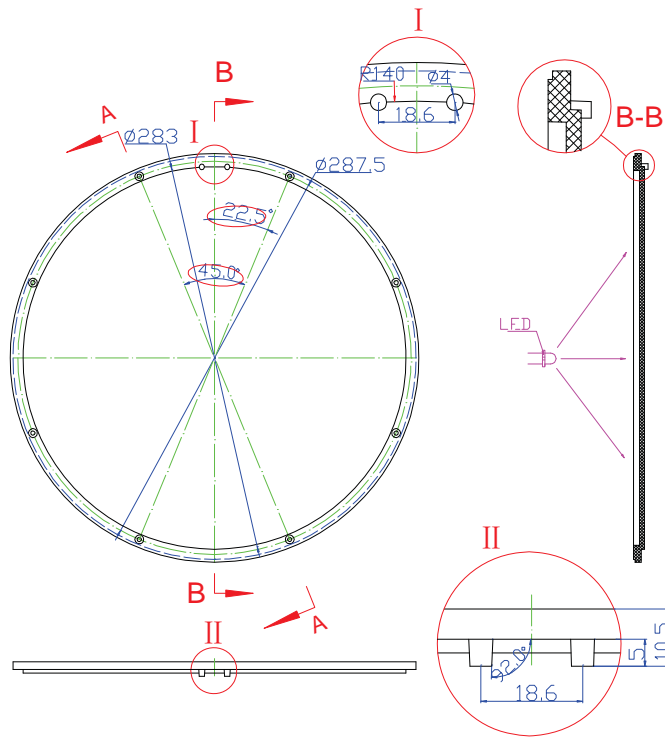

WM20-01V

FOCUS	20
PITCH	0.1
MATERIAL	PMMA
UNIT	mm
TYPE	LED

WM2605-02

FOCUS	26.5
PITCH	0.2
MATERIAL	PMMA
UNIT	mm
TYPE	LED

WM52-04

FOCUS	52
PITCH	0.4
MATERIAL	PMMA
UNIT	mm
TYPE	LED

WM35-05

FOCUS	35
PITCH	0.5
MATERIAL	PMMA
UNIT	mm
TYPE	LED

WM6704-025

FOCUS	67.4/134.8
PITCH	0.25
MATERIAL	PMMA
UNIT	mm
TYPE	LED

WM83-025

FOCUS	83/125
PITCH	0.25
MATERIAL	PMMA
UNIT	mm
TYPE	LED

WM150-035

FOCUS	150
PITCH	0.35
MATERIAL	PMMA
UNIT	mm
TYPE	LED

Contact us
 Tel. +86 15882055832
 Email: maggie@micromutech.com