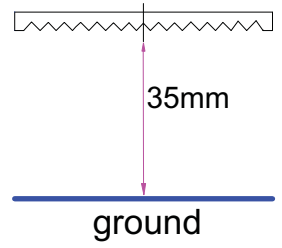

WM20-01V

FOCUS	20
PITCH	0.1
MATERIAL	PMMA
UNIT	mm
TYPE	LED

WM2605-02

FOCUS	26.5
PITCH	0.2
MATERIAL	PMMA
UNIT	mm
TYPE	LED

WM52-04

FOCUS	52
PITCH	0.4
MATERIAL	PMMA
UNIT	mm
TYPE	LED

WM35-05

FOCUS	35
PITCH	0.5
MATERIAL	PMMA
UNIT	mm
TYPE	LED

WM6704-025

FOCUS	67.4/134.8
PITCH	0.25
MATERIAL	PMMA
UNIT	mm
TYPE	LED

WM83-025

FOCUS	83/125
PITCH	0.25
MATERIAL	PMMA
UNIT	mm
TYPE	LED

WM150-035

FOCUS	150
PITCH	0.35
MATERIAL	PMMA
UNIT	mm
TYPE	LED

Contact us
 Tel. +86 15882055832
 Email: maggie@micromutech.com