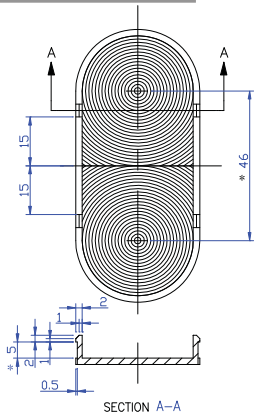

WM20-01V

FOCUS	20
PITCH	0.1
MATERIAL	PMMA
UNIT	mm
TYPE	LED

WM2605-02

FOCUS	26.5
PITCH	0.2
MATERIAL	PMMA
UNIT	mm
TYPE	LED

WM52-04

FOCUS	52
PITCH	0.4
MATERIAL	PMMA
UNIT	mm
TYPE	LED

WM35-05

FOCUS	35
PITCH	0.5
MATERIAL	PMMA
UNIT	mm
TYPE	LED

WM6704-025

FOCUS	67.4/134.8
PITCH	0.25
MATERIAL	PMMA
UNIT	mm
TYPE	LED

WM83-025

FOCUS	83/125
PITCH	0.25
MATERIAL	PMMA
UNIT	mm
TYPE	LED

WM150-035

FOCUS	150
PITCH	0.35
MATERIAL	PMMA
UNIT	mm
TYPE	LED

Contact us
 Tel. +86 15882055832
 Email: maggie@micromutech.com