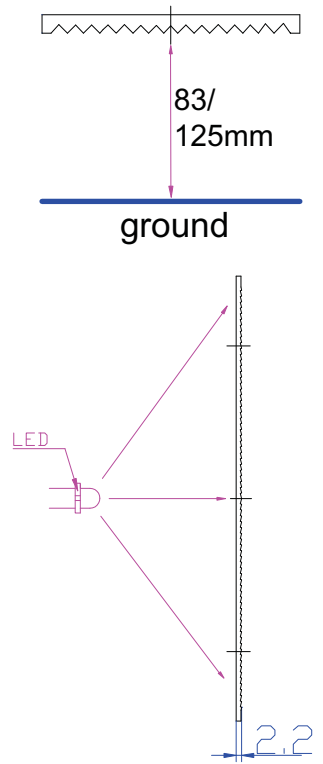

WM20-01V

FOCUS	20
PITCH	0.1
MATERIAL	PMMA
UNIT	mm
TYPE	LED

WM2605-02

FOCUS	26.5
PITCH	0.2
MATERIAL	PMMA
UNIT	mm
TYPE	LED

WM52-04

FOCUS	52
PITCH	0.4
MATERIAL	PMMA
UNIT	mm
TYPE	LED

WM35-05

FOCUS	35
PITCH	0.5
MATERIAL	PMMA
UNIT	mm
TYPE	LED

WM6704-025

FOCUS	67.4/134.8
PITCH	0.25
MATERIAL	PMMA
UNIT	mm
TYPE	LED

WM83-025

FOCUS	83/125
PITCH	0.25
MATERIAL	PMMA
UNIT	mm
TYPE	LED

WM150-035

FOCUS	150
PITCH	0.35
MATERIAL	PMMA
UNIT	mm
TYPE	LED

Contact us
 Tel. +86 15882055832
 Email: maggie@micromutech.com