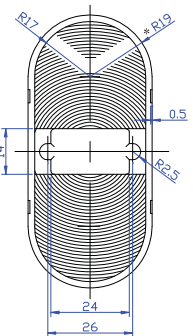

WM20-01V

FOCUS	20
PITCH	0.1
MATERIAL	PMMA
UNIT	mm
TYPE	LED

WM2605-02

FOCUS	26.5
PITCH	0.2
MATERIAL	PMMA
UNIT	mm
TYPE	LED

WM52-04

FOCUS	52
PITCH	0.4
MATERIAL	PMMA
UNIT	mm
TYPE	LED

WM35-05

FOCUS	35
PITCH	0.5
MATERIAL	PMMA
UNIT	mm
TYPE	LED

WM6704-025

FOCUS	67.4/134.8
PITCH	0.25
MATERIAL	PMMA
UNIT	mm
TYPE	LED

WM83-025

FOCUS	83/125
PITCH	0.25
MATERIAL	PMMA
UNIT	mm
TYPE	LED

WM150-035

FOCUS	150
PITCH	0.35
MATERIAL	PMMA
UNIT	mm
TYPE	LED

Contact us
 Tel. +86 15882055832
 Email: maggie@micromutech.com